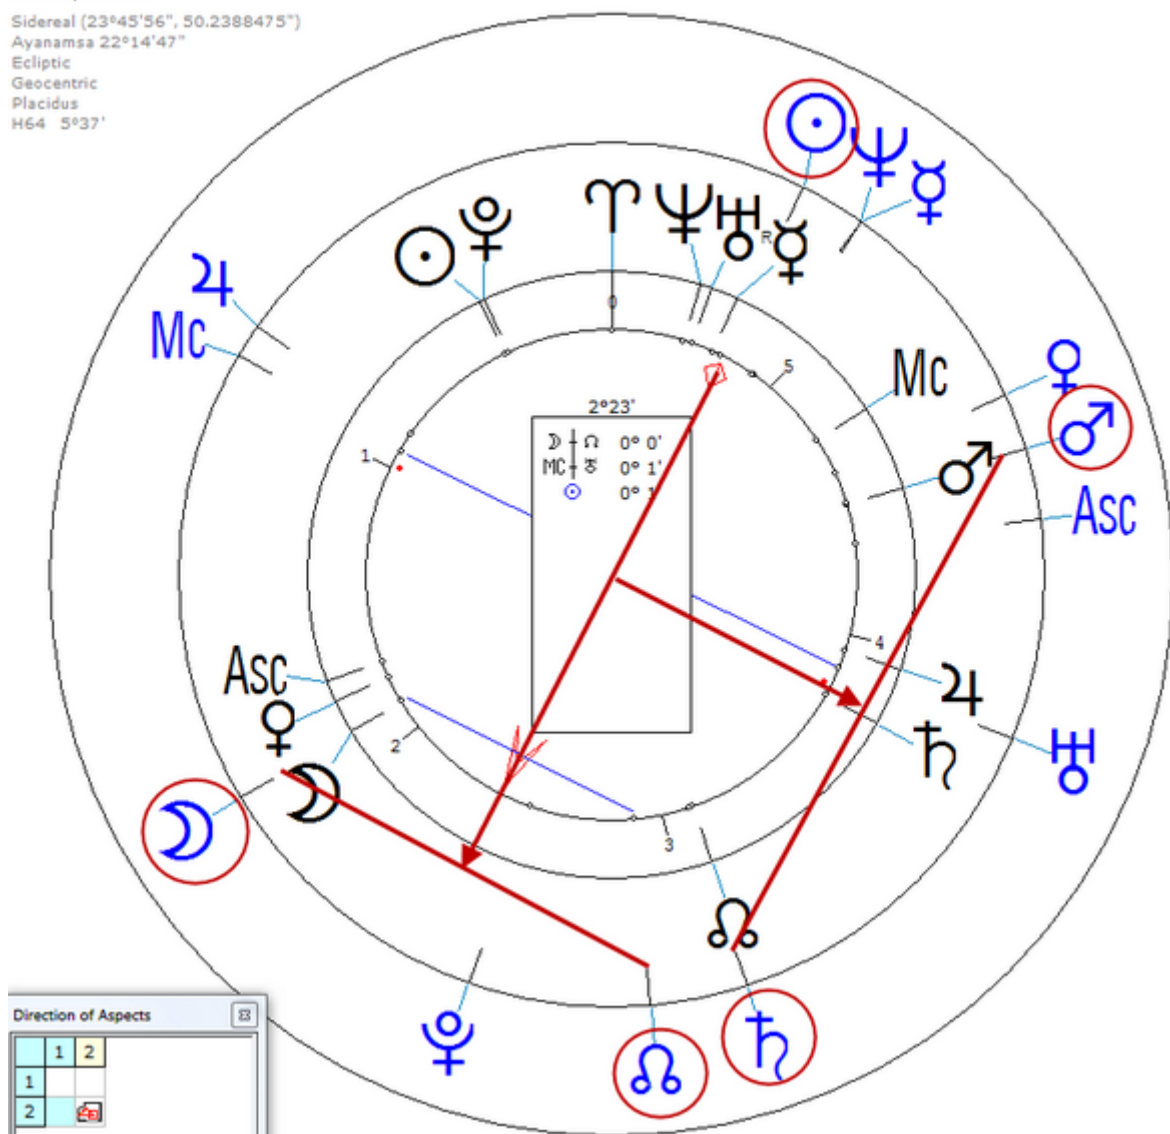

Herzl, Hans

10 June 1891 at 03:30 (= 03:30 AM)Vienna, Austria, 48n13, 16e20

First and only son of Theodor Herzl.

<https://www.astro.com/astro-databank/Herzl,_Hans>

Hans shot himself to death in Bordeaux on the day of his sister Paulina's funeral, 17 September 1930

Progressed Lunar Return (Harmonic 64)

Lunar ☾ = Lunar ☽/♁ = Lunar ♂/♃

Herzl, Hans
10 June 1891 Wed 3:30 (GMT+1:05:20) 48n13 16e20
Vienna, Austria
Sidereal (23°45'56", 50.2388475")
Ayanamsa 22°14'47"
Ecliptic
Geocentric
Placidus
H64 5°37'